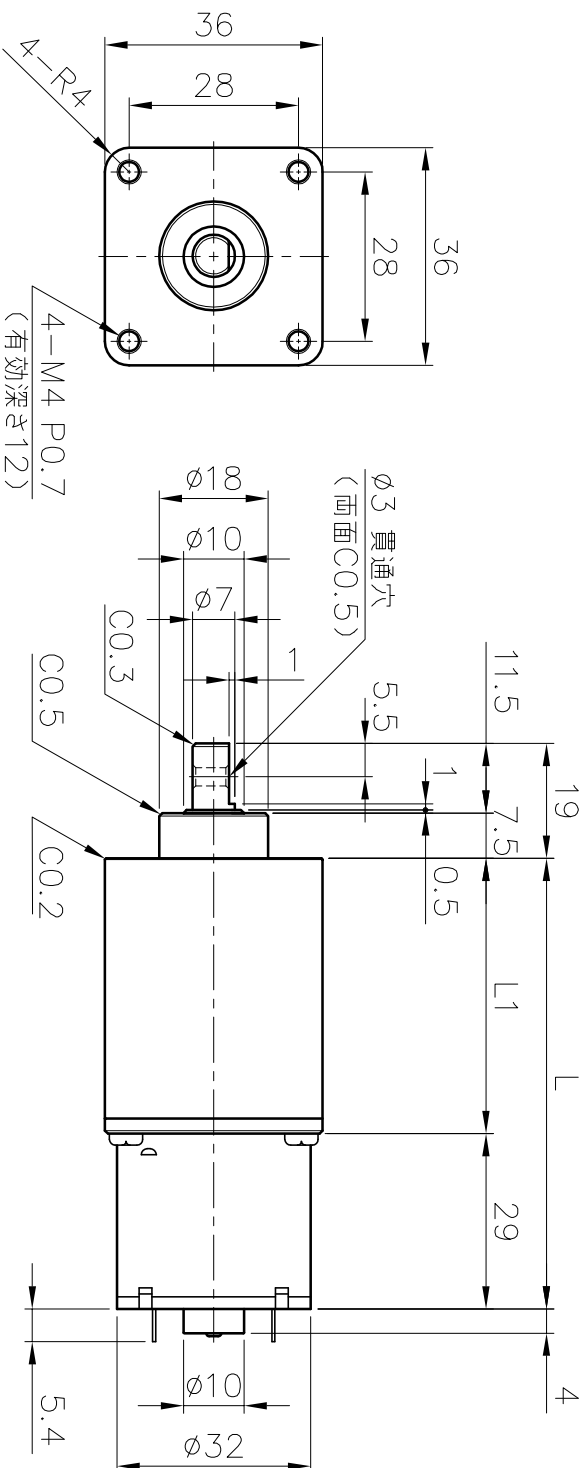

NS-36PG-□-12NGRA2  
-24NGRA3

|        |      |
|--------|------|
| ギヤ比    | L1   |
| 1/410  | 40.5 |
| 1/1845 | 45.5 |

SCALE=4:5