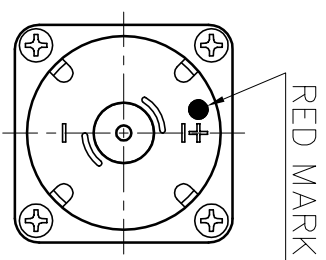

NS-36PG-□-12NGRA2  
-24NGRA3

|        |      |
|--------|------|
| ギヤ比    | L1   |
| 1/410  | 40.5 |
| 1/1845 | 45.5 |

SCALE=4:5