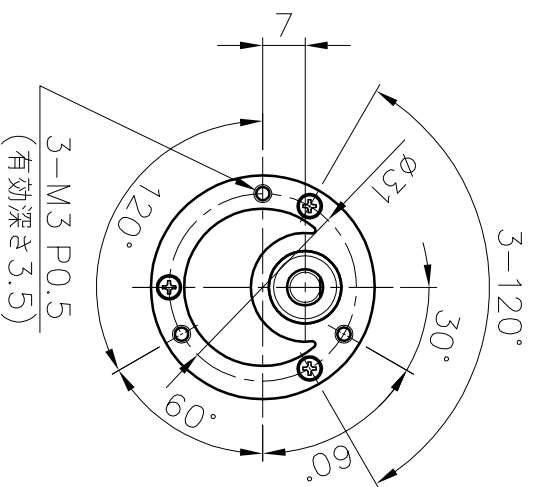

NS-37SG-□-12SBL3630A1
 -24SBL3630A2
 -24SBL3630A3

ギヤ比	L1	ギヤ比	L1
1/6~1/10	19.5	1/120~1/300	27.0
1/18~1/30	22.0	1/350~1/1000	29.5
1/36~1/100	24.5	1/1500~1/3000	32.0

SCALE=4:5