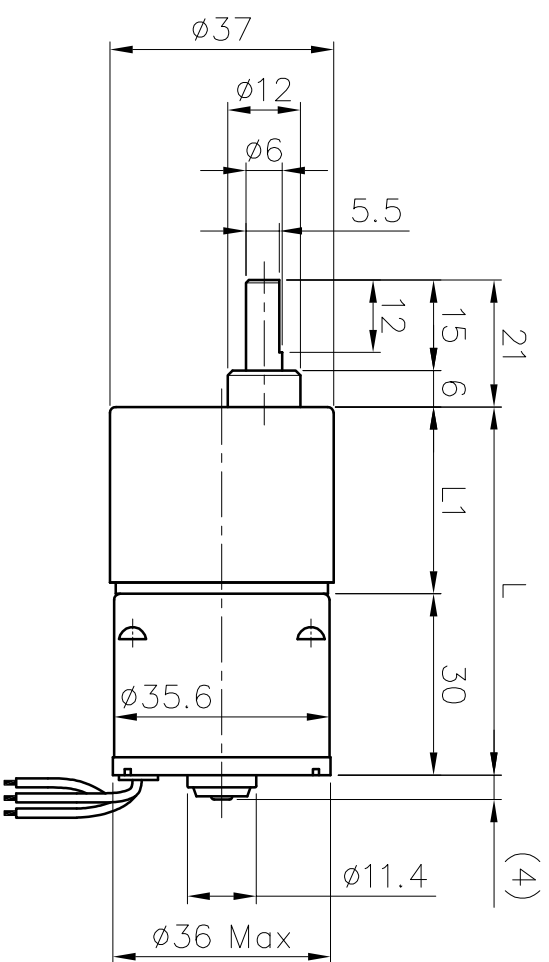

NS-37SG-□-12SBL3630A1
 -24SBL3630A2
 -24SBL3630A3

ギヤ比	L1	ギヤ比	L1
1/6~1/10	19.5	1/120~1/300	27.0
1/18~1/30	22.0	1/350~1/1000	29.5
1/36~1/100	24.5	1/1500~1/3000	32.0

SCALE=4:5