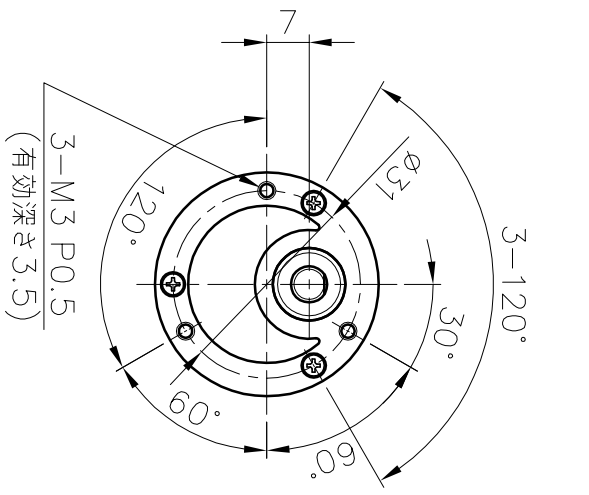

NS-37SG-□-12SBL3640A1

ギヤ比	L1	ギヤ比	L1
1/6~1/10	19.5	1/120~1/300	27.0
1/18~1/30	22.0	1/350~1/1000	29.5
1/36~1/100	24.5	1/1500~1/3000	32.0

SCALE=4:5