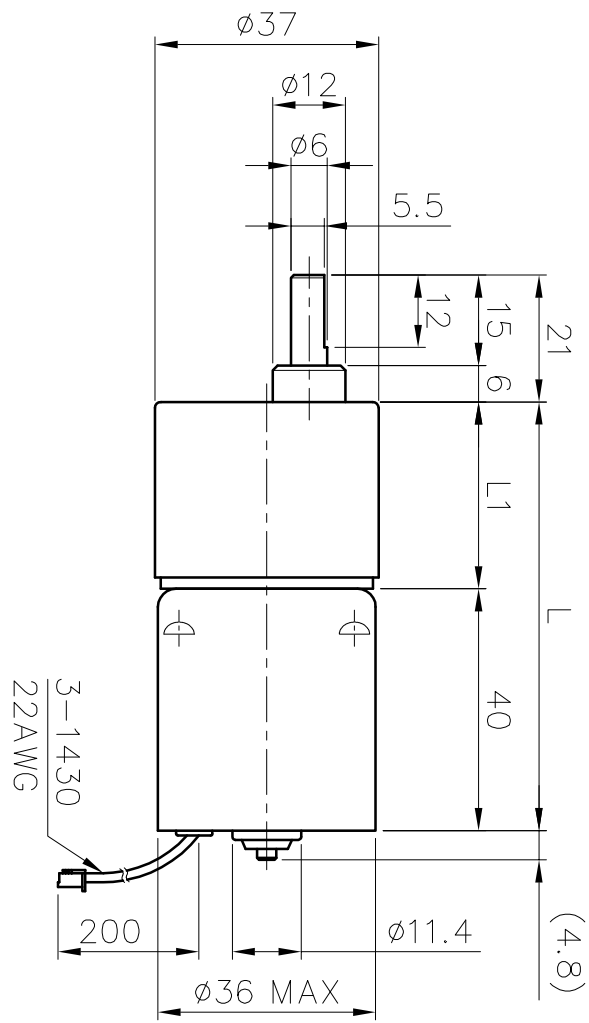

NS-37SG-□-12SBL3640A1

ギヤ比	L1	ギヤ比	L1
1/6~1/10	19.5	1/120~1/300	27.0
1/18~1/30	22.0	1/350~1/1000	29.5
1/36~1/100	24.5	1/1500~1/3000	32.0

SCALE=4:5